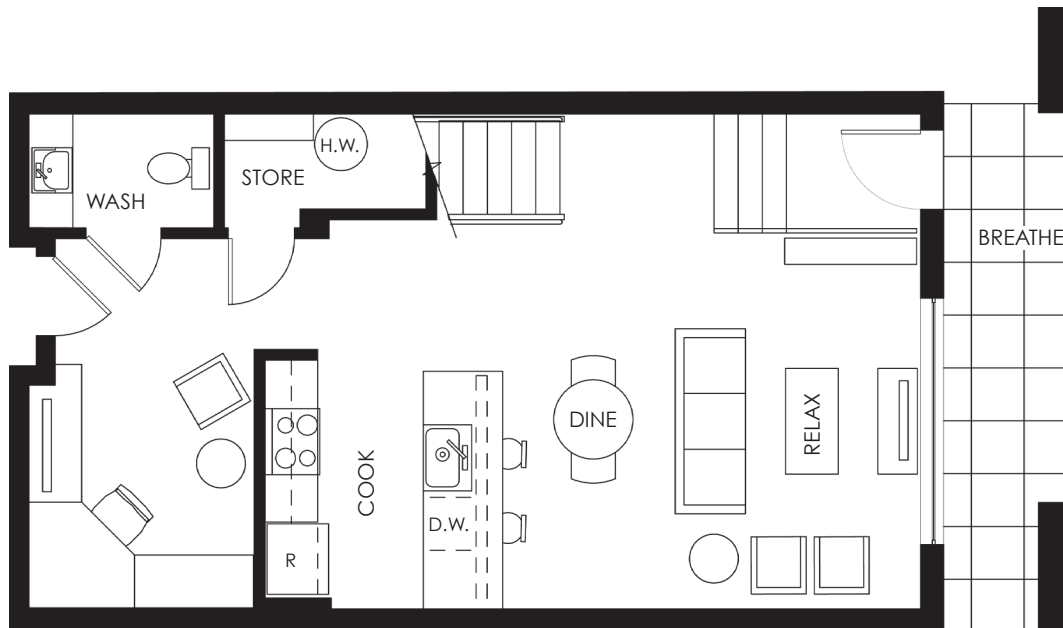

Level 2

Level 1

955 - 1,120 SF
+ 100 SF Terrace

APARTMENT: _____

RENT: _____

Library-Place.com

Leasing Office: 425.252.6600